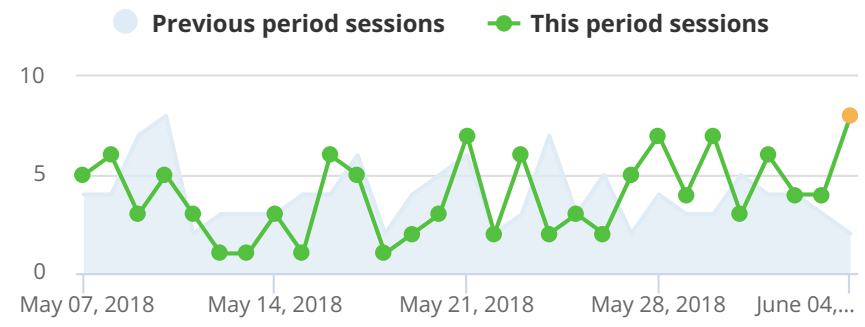

Analytics

115
▲ +0%
Site Sessions

211
▼ -17%
Page Views

1.83
▼ -17%
Pages / Session

85.22%
▲ +8.89%
New sessions

Referrers	Sessions
(direct)	65
google	30
l.instagram.com	13

Keywords

Sessions

Pages	Views
/	95
/product-category/book-insp..	8
/product-category/literature-..	8
/product-category/book-insp..	7
/product-category/literature-..	7

Countries	Sessions
United States	96

Avg. Time on Site: ▲ 00:01:25 Bounce Rate: ▲ 2%
Organic Searches: ▲ 34 Social Media Sessions: ▲ 14